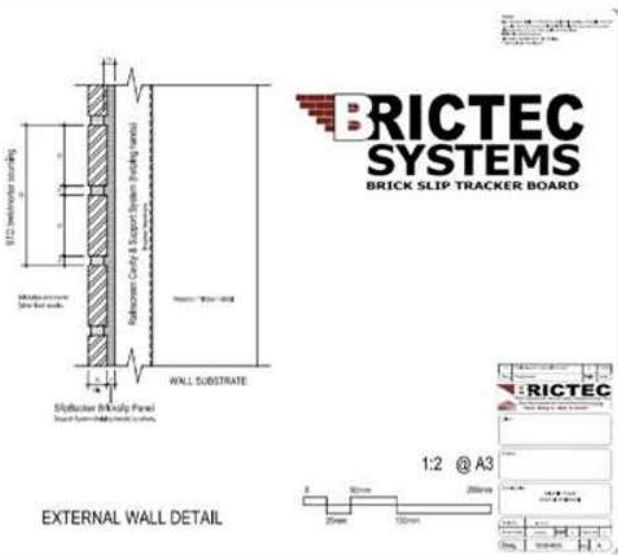

Our Panel Sizes
Panel Prices from £27.50 each

2400 x 1155mm Tracker Panels
for 65mm brick Slips
3mm Deep with 10mm Mortar Joints

1200 x 1155 Tracker Panels
for 65mm brick Slips
3mm Deep with 10mm Mortar Joints

1200 x 765mm Tracker Panels
for 65mm brick Slips
3mm Deep with 10mm Mortar Joints

12mm Panels - Portrait Options - also Bespoke made to Order

Our Panel Sizes

Panel Prices from £27.50 each

2400 x 1155mm Tracker Panels
for 65mm brick Slips
3mm Deep with 10mm Mortar Joints

210 x 1155mm Tracker Panels
for 65mm brick Slips
3mm Deep with 10mm Mortar Joints

1200 x 1155 Tracker Panels
for 65mm brick Slips
3mm Deep with 10mm Mortar Joints

12mm Panels - Landscape Options

Our Panel Sizes
Panel Prices from £27.50 each