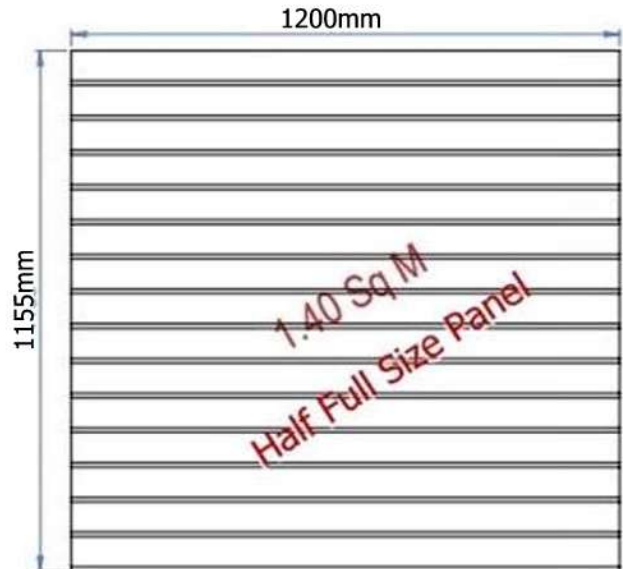

Our Panel Sizes
Panel Prices from £27.50 each

2400 x 1155mm Tracker Panels
for 65mm brick Slips
3mm Deep with 10mm Mortar Joints

1200 x 1155 Tracker Panels
for 65mm brick Slips
3mm Deep with 10mm Mortar Joints

1200 x 765mm Tracker Panels
for 65mm brick Slips
3mm Deep with 10mm Mortar Joints

12mm Panels - Portrait Options - also Bespoke made to Order

Our Panel Sizes

Panel Prices from £27.50 each

2400 x 1155mm Tracker Panels
for 65mm brick Slips
3mm Deep with 10mm Mortar Joints

210 x 1155mm Tracker Panels
for 65mm brick Slips
3mm Deep with 10mm Mortar Joints

1200 x 1155 Tracker Panels
for 65mm brick Slips
3mm Deep with 10mm Mortar Joints

12mm Panels - Landscape Options

Our Panel Sizes
Panel Prices from £27.50 each

Soldier Course 210mm x 1200mm

Half Portrait 1.4m²

No Minimum Order
Landscape 2.8m²

Same Day or Next Day Delivery

Call: 0800 246 1544
www.Brictec.co.uk

Exterior and Lightweight Interior

Half Size waiting to be Dispatched